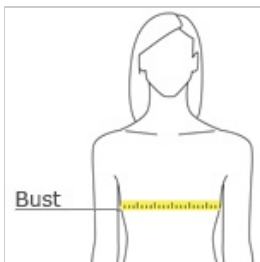

- 3.8-ounce, 100% polyester jersey
- Tag-free label
- Self-fabric collar
- Taped neck
- Open Y-placket
- Set-in, open hem sleeves

*Due to the nature of 100% polyester performance fabrics, special care must be taken throughout the printing process.

CARE INSTRUCTIONS

Machine wash cold with like colors, do not bleach, do not use softener. Tumble dry low, remove promptly. Cool iron if needed. Do not dry clean.

front

back

HOW TO MEASURE

BUST

Measure under the arm and around the fullest part of the bust with arms down, keeping tape horizontal.

SIZE CHART

	XS	S	M	L	XL	XXL	3XL	4XL
Size	2	4/6	8/10	12/14	16/18	20/22	24/26	28/30
Bust	32-34	35-36	37-38	39-41	42-44	45-47	48-51	52-55

COLOR INFORMATION

Please note: PMS code information is shown only when an exact match is available.